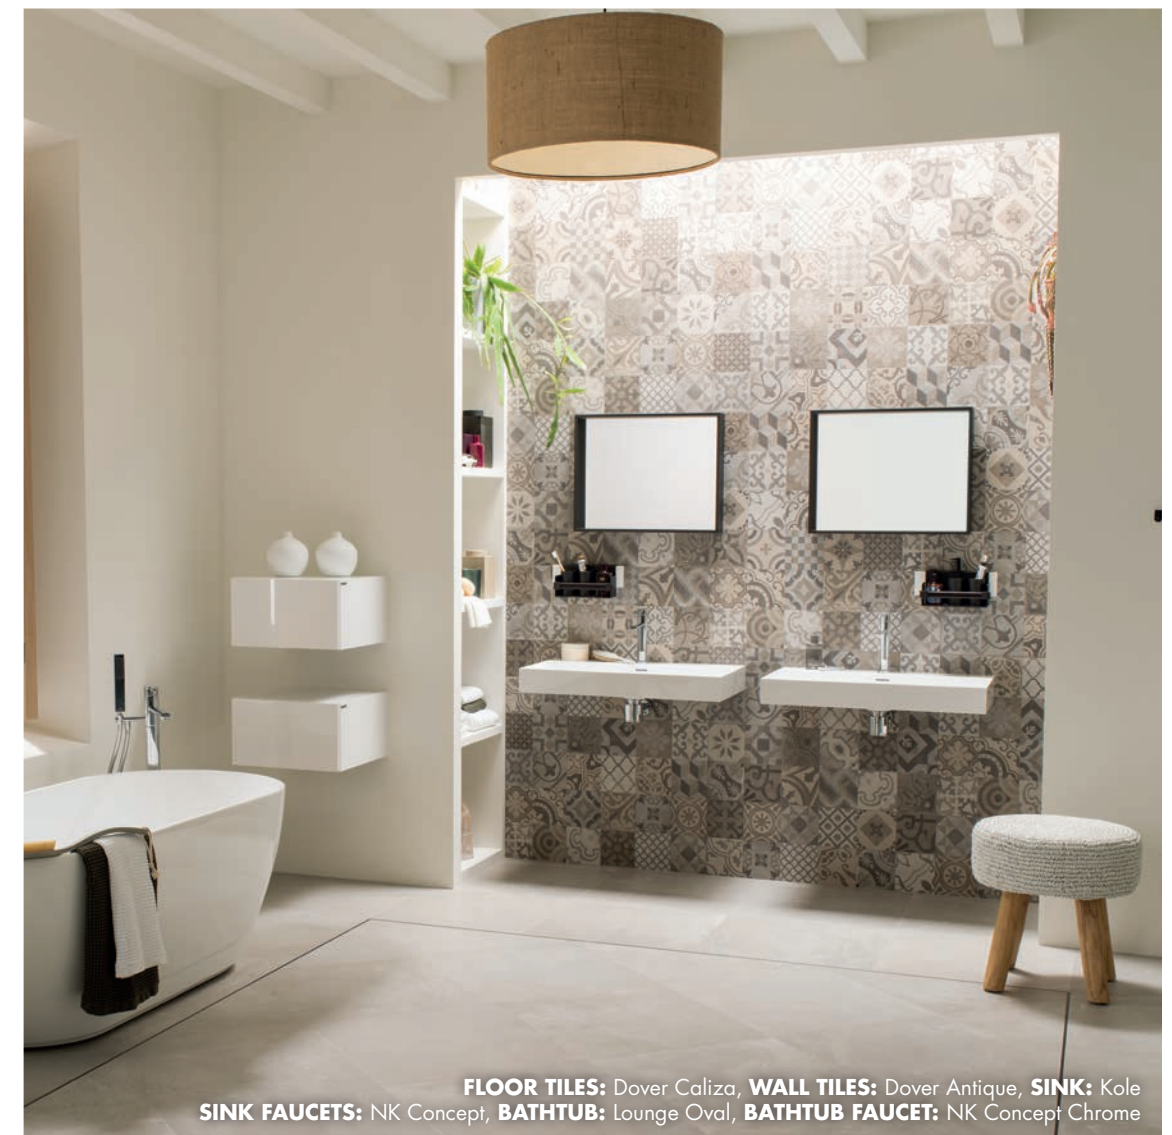

# BATHROOMS

**FLOOR TILE:** Carrara Blanco Brillo, **WALL TILE:** Marmol Carrara Blanco, **FAUCET:** Round Black High Spout Lavatory Faucet

**WALL TILE:** Paonazzo Biondo Polished

**WALL TILE:** Spiga Butan, **FAUCET:** Round