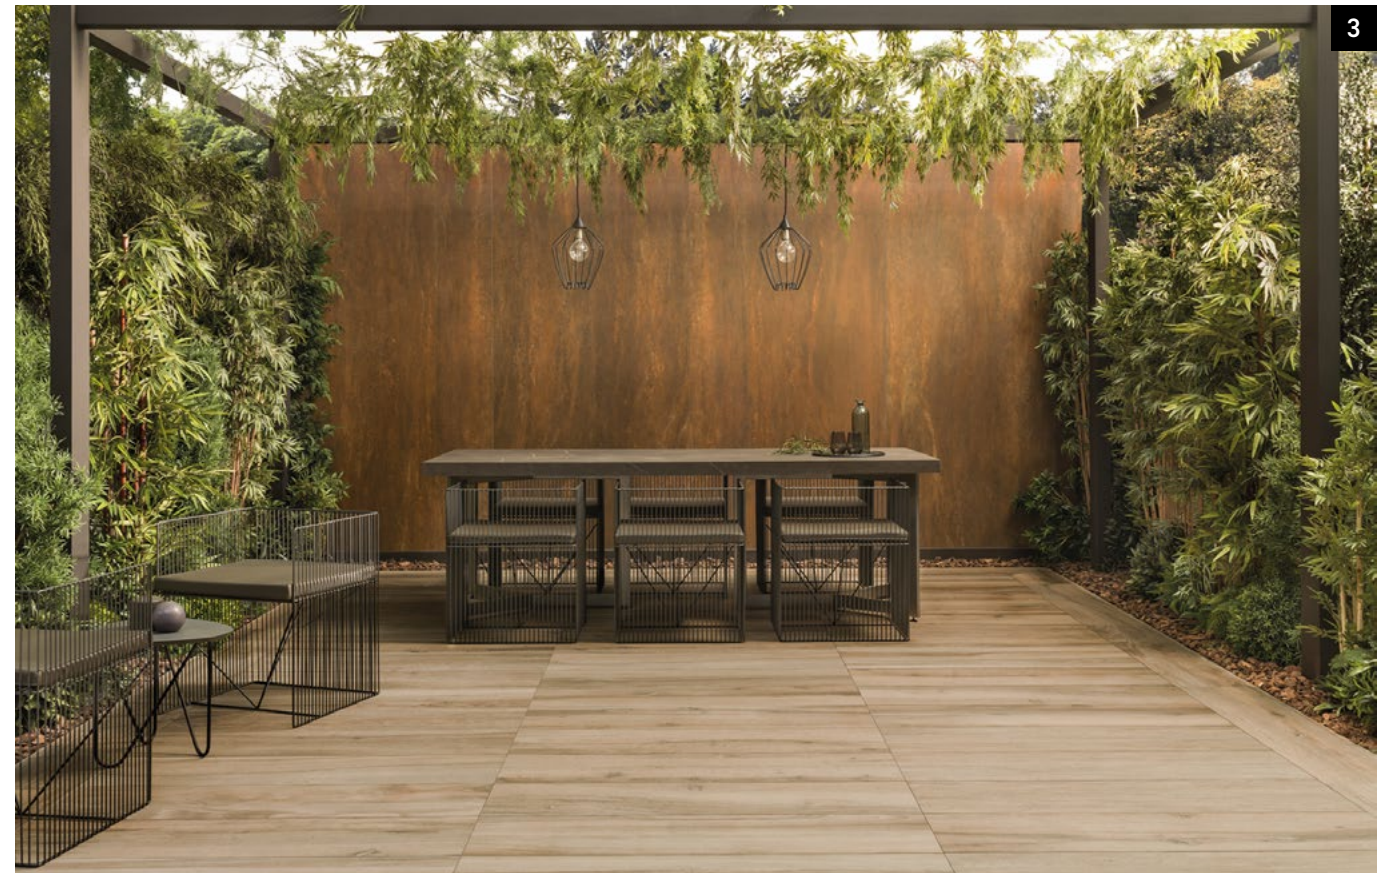

3 Through-body porcelain floor tile Solidker Riven Brown Antislip 29.5 cm x 120 cm. **Grout** Epotech Nature Elm.