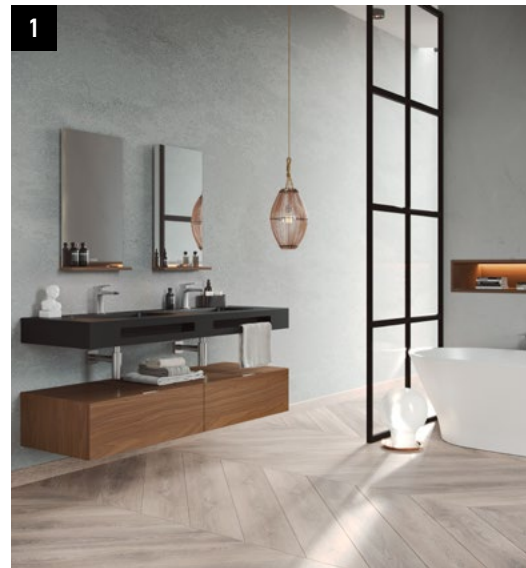

KRION SHƏLL®

1 Basin worktop Natural Rock Negro. **Bathroom furniture** Natural Nogal Origin. **Shelf** Natural Nogal Origin. **Mirror** Lite. **Single lever basin mixer** Square.

2 Basin worktop Natural Rock Blanco. **Bathroom furniture** Natural Roble Mediterráneo. **Mirror** Lite 40 cm x 70 cm. **Single lever basin mixer** Round Negro.

3 Basin worktop Spirit KRION® Brillo. **Bathroom furniture** Smart Beige. **Mirror** Pure D82. **Single lever basin mixer** Square.

4 Basin worktop Spirit KRION® Brillo. **Bathroom furniture** Wave Roble Niebla. **Mirror** Pure D82. **Single lever basin mixer** Square.

5 Basin worktop Spirit KRION® Brillo. **Bathroom furniture** One Vulcano Grey. **Mirror** One. **Single lever basin mixer** Square.

6 Basin worktop Spirit KRION® Brillo. **Frame unit** Spirit Negro. **Mirror** Lite. **Single lever basin mixer** Round Negro.

KRION®

PORCELANOSA BATHS

7 Basin worktop Modul KRION®. **Unit with shelf** Modul Negro / KRION®. **Single lever basin mixer** Lounge.

8 Basin Modul KRION®. **Basin work On Top** Modul KRION®. **High spout single lever basin mixer** Lounge.

9 Cloakroom basin Modul KRION®. **Single lever basin mixer** Urban.

10 Basin worktop Kole KRION®. **Bathroom furniture** Natural Roble Mediterráneo. **Single lever basin mixer** Square.

11 Wall: Natural Stone Mosaic Highlands Square Dark Grey 29 cm x 29 cm x 1.8 cm. **Basin Set** Column Dark Black Americano 41 cm x 79.5 cm x 193.2 cm. **Floor mounted basin mixer** Round.

12 Floor tiles Arctic White Classico BPT 30 cm x 60 cm x 1.5 cm. **Wall tiles** Arctic White Classico BPT 30 cm x 60 cm x 1.5 cm. **Grout** Colorstuk Rapid White. **Wall tiles** Gravity Aluminium Hexagon Rose Gold 31 cm x 31 cm x 0.3 cm. **Grout** Colorstuk Rapid White. **Bathroom furniture** Vintage S Persian White-Blanco Izq 100 cm x 42 cm x 91.5 cm. **Wall mounted basin mixer** Lounge Cobre. **Mirror** Vintage S Blanco 99 cm x 2 cm x 52 cm.