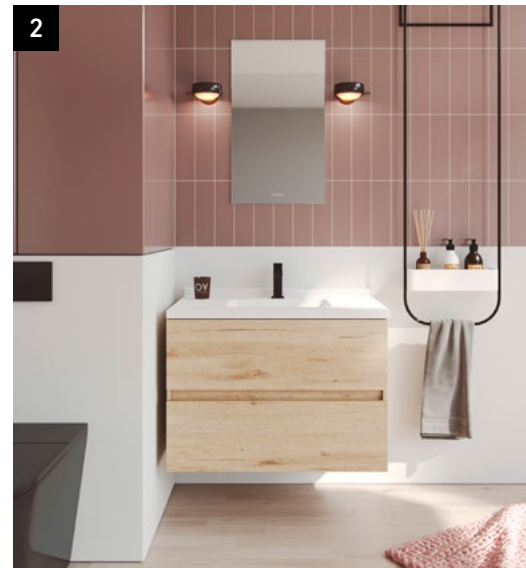

KRION SHƏLL®

1 Basin worktop Natural Rock Negro. **Bathroom furniture** Natural Nogal Origin. **Shelf** Natural Nogal Origin. **Mirror** Lite. **Single lever basin mixer** Square.

2 Basin worktop Natural Rock Blanco. **Bathroom furniture** Natural Roble Mediterráneo. **Mirror** Lite 40 cm x 70 cm. **Single lever basin mixer** Round Negro.

3 Basin worktop Spirit KRION® Brillo. **Bathroom furniture** Smart Beige. **Mirror** Pure D82. **Single lever basin mixer** Square.

4 Basin worktop Spirit KRION® Brillo. **Bathroom furniture** Wave Roble Niebla. **Mirror** Pure D82. **Single lever basin mixer** Square.

5 Basin worktop Spirit KRION® Brillo. **Bathroom furniture** One Vulcano Grey. **Mirror** One. **Single lever basin mixer** Square.

6 Basin worktop Spirit KRION® Brillo. **Frame unit** Spirit Negro. **Mirror** Lite. **Single lever basin mixer** Round Negro.

KRION®

PORCELANOSA BATHS

7 Basin worktop Modul KRION®. **Unit with shelf** Modul Negro / KRION®. **Single lever basin mixer** Lounge.

8 Basin Modul KRION®. **Basin work On Top** Modul KRION®. **High spout single lever basin mixer** Lounge.

9 Cloakroom basin Modul KRION®. **Single lever basin mixer** Urban.

10 Basin worktop Kole KRION®. **Bathroom furniture** Natural Roble Mediterráneo. **Single lever basin mixer** Square.

11 Wall: Natural Stone Mosaic Highlands Square Dark Grey 29 cm x 29 cm x 1.8 cm. **Basin Set** Column Dark Black Americano 41 cm x 79.5 cm x 193.2 cm. **Floor mounted basin mixer** Round.

12 Floor tiles Arctic White Classico BPT 30 cm x 60 cm x 1.5 cm. **Wall tiles** Arctic White Classico BPT 30 cm x 60 cm x 1.5 cm. **Grout** Colorstuk Rapid White. **Wall tiles** Gravity Aluminium Hexagon Rose Gold 31 cm x 31 cm x 0.3 cm. **Grout** Colorstuk Rapid White. **Bathroom furniture** Vintage S Persian White-Blanco Izq 100 cm x 42 cm x 91.5 cm. **Wall mounted basin mixer** Lounge Cobre. **Mirror** Vintage S Blanco 99 cm x 2 cm x 52 cm.