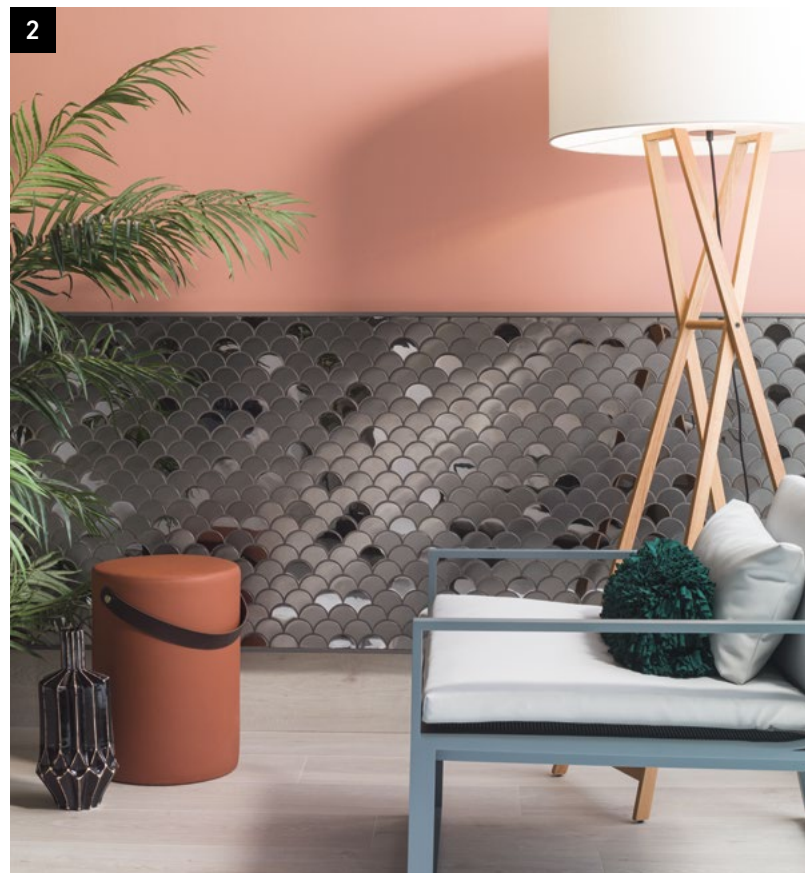

2 Wall metal mosaic
Drop Anthracite
29.6 cm x 29.5 cm x 0.8 cm.
Floor: Laminate Flooring
AC6 LS 1L Yukon
24.3 cm x 220 cm x 0.8 cm.

3 XTONE® Floor tiles Berna Acero Nature 150 cm x 150 cm.
Grout Colorstuk Rapid Manhattan. **XTONE® Wall tiles** Nylo Noir Polished
150 cm x 300 cm. **Grout** Colorstuk Especial Dark.

Product available in different formats and colours. PORCELANOSA Group recommends Super-flex s2 to fix these tiles.