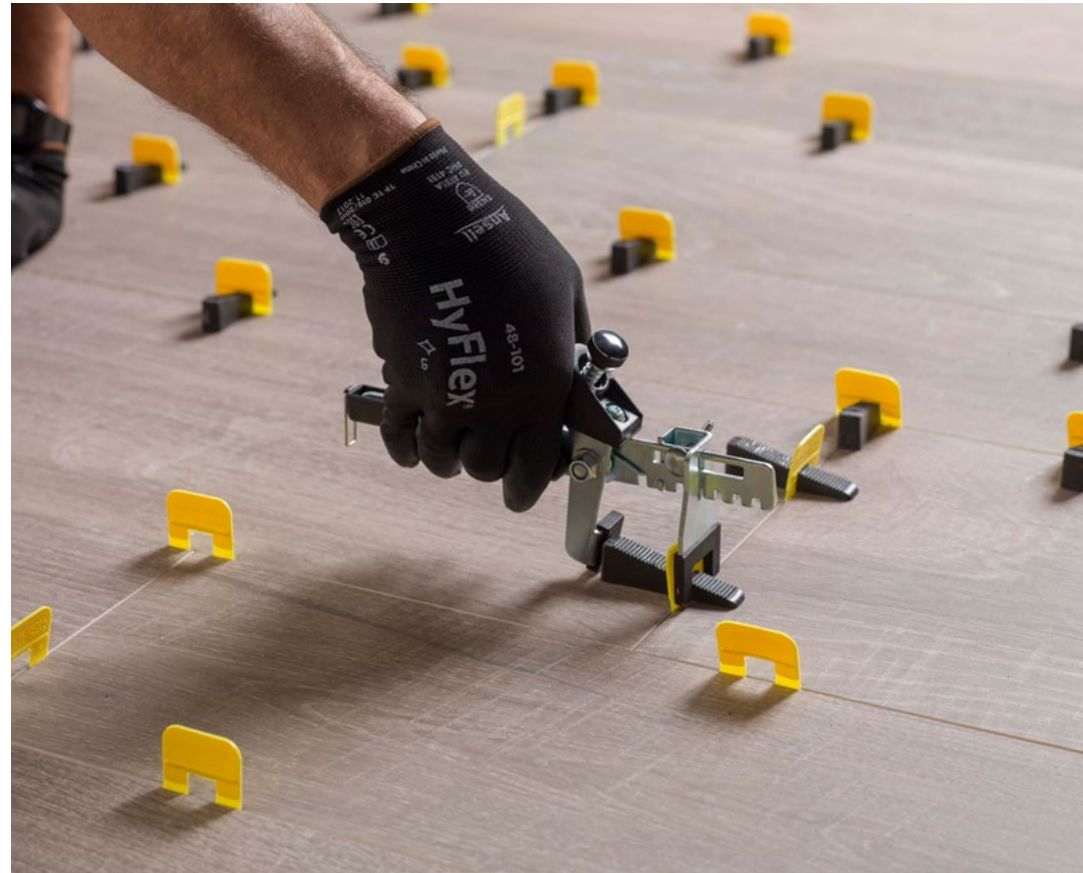

FULL SAFETY AND ASSURANCE

TILE-LAYING AND GROUTING MATERIALS

A specific adhesive is required for each tile. PORCELANOSA Group is aware of its product's requirements, and it develops technical solutions to facilitate the installation of different tiles and to ensure safe, healthy buildings.

PORCELANOSA Group recommends Butech setting materials only. Ask our technical team for advice on choosing the correct adhesive.

Shown products:
Levelling tile spacers and wedges.
One-flex Premium.
Super-flex S2.
Colorstuk Rapid N.
Epotech Nature.