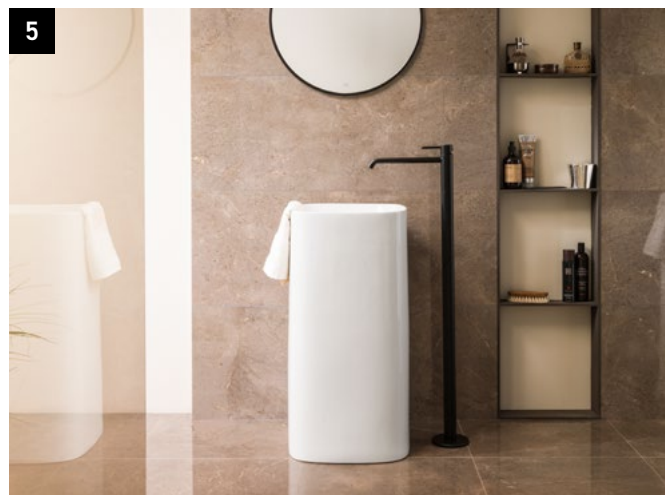

1 Countertop basin Slender. High spout single lever basin mixer Oxo. **2** Countertop basin Forma Negro. High spout single lever basin mixer Oxo Titanio Cepillado. **3** Countertop basin Tono. Wall mounted basin mixer Tono. **4** Suspended worktop Tono. Single lever basin mixer Tono. **5** Floor mounted basin Arquitect. Floor mounted basin mixer Round. Mirror Lounge 60 cm. **6** Wall hung basin Square 80 cm. Metallic frame Square. Single lever basin mixer Urban.

Matching items to complete the set.