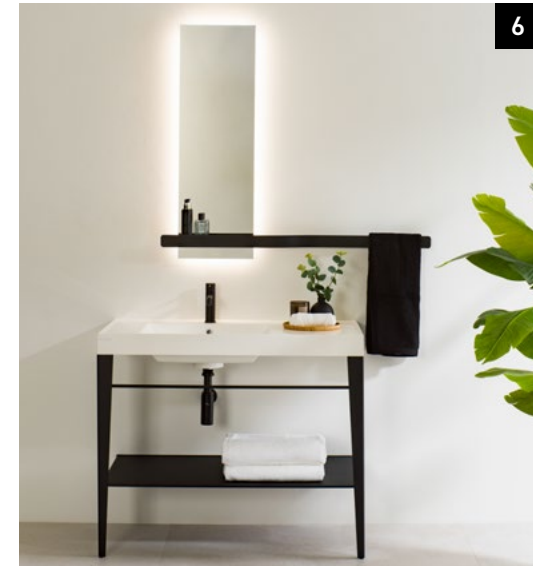

1 Basin worktop Nest KRION®. **Drawer unit** Nest Blanco. **Frame unit** Nest Negro. **Mirror** Nest Negro. **Shelf unit** Nest Blanco. **Single lever basin mixer** Round Negro.

2 Basin worktop Nest KRION®. **Drawer unit** Nest Blanco. **Mirror** Nest Negro. **Single lever basin mixer** Round Negro.

3 Basin worktop Smart KRION®. **Drawer unit** Smart Deep Blue. **Single lever basin mixer** Round. **Mirror** Pure.

4 Basin worktop Smart KRION®. **Drawer unit** Smart Roble Ceniza. **Mirror** Pure Negro. **Single lever basin mixer** Round Negro.

5 Basin worktop One KRION® Brillo. **Towel rail** One Cromo. **Mirror** One. **Single lever basin mixer** Square.

6 Basin worktop One KRION® Brillo. **Frame unit** One Negro. **Towel rail** One Negro. **Mirror** One. **Single lever basin mixer** Round Negro.

7 Basin worktop One KRION® Brillo. **Bathroom furniture** Wave Nogal Negro. **Mirror** Pure D82. **Single lever basin mixer** Square.

8 Basin worktop One KRION® Brillo. **Bathroom furniture** One Blanco. **Mirror** Aro Air Negro. **Single lever basin mixer** Urban Blanco.

9 Basin worktop One KRION® Mate. **Bathroom furniture** Smart Roble Ceniza. **Mirror** One 100 cm x 35 cm. **Single lever basin mixer** Square.

10 Basin worktop One KRION® Mate. **Bathroom furniture** Nest Blanco. **Mirror** Nest Blanco. **Single lever basin mixer** Square Negro.