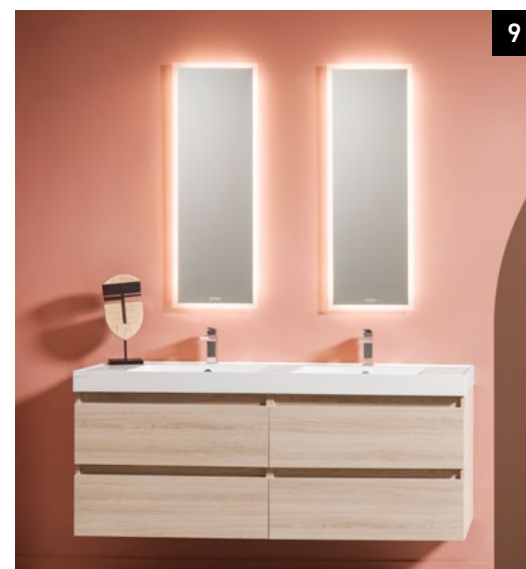

1 Basin worktop Nest KRION®. **Drawer unit** Nest Blanco. **Frame unit** Nest Negro. **Mirror** Nest Negro. **Shelf unit** Nest Blanco. **Single lever basin mixer** Round Negro.

2 Basin worktop Nest KRION®. **Drawer unit** Nest Blanco. **Mirror** Nest Negro. **Single lever basin mixer** Round Negro.

3 Basin worktop Smart KRION®. **Drawer unit** Smart Deep Blue. **Single lever basin mixer** Round. **Mirror** Pure.

4 Basin worktop Smart KRION®. **Drawer unit** Smart Roble Ceniza. **Mirror** Pure Negro. **Single lever basin mixer** Round Negro.

5 Basin worktop One KRION® Brillo. **Towel rail** One Cromo. **Mirror** One. **Single lever basin mixer** Square.

6 Basin worktop One KRION® Brillo. **Frame unit** One Negro. **Towel rail** One Negro. **Mirror** One. **Single lever basin mixer** Round Negro.

7 Basin worktop One KRION® Brillo. **Bathroom furniture** Wave Nogal Negro. **Mirror** Pure D82. **Single lever basin mixer** Square.

8 Basin worktop One KRION® Brillo. **Bathroom furniture** One Blanco. **Mirror** Aro Air Negro. **Single lever basin mixer** Urban Blanco.

9 Basin worktop One KRION® Mate. **Bathroom furniture** Smart Roble Ceniza. **Mirror** One 100 cm x 35 cm. **Single lever basin mixer** Square.

10 Basin worktop One KRION® Mate. **Bathroom furniture** Nest Blanco. **Mirror** Nest Blanco. **Single lever basin mixer** Square Negro.