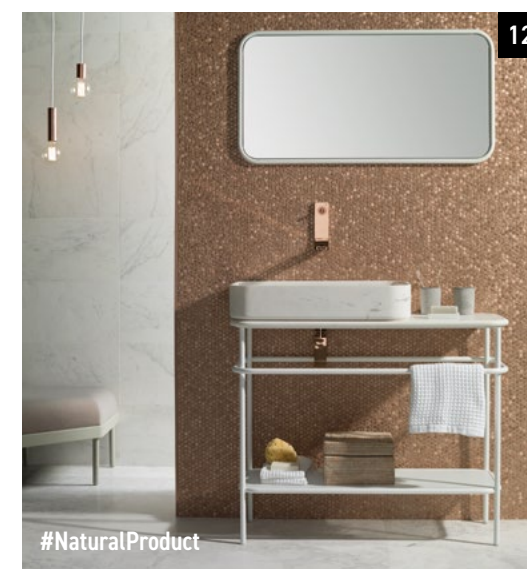

KRION SHƏLL®

1 Basin worktop Natural Rock Negro. **Bathroom furniture** Natural Nogal Origin. **Shelf** Natural Nogal Origin. **Mirror** Lite. **Single lever basin mixer** Square.

2 Basin worktop Natural Rock Blanco. **Bathroom furniture** Natural Roble Mediterráneo. **Mirror** Lite 40 cm x 70 cm. **Single lever basin mixer** Round Negro.

3 Basin worktop Spirit KRION® Brillo. **Bathroom furniture** Smart Beige. **Mirror** Pure D82. **Single lever basin mixer** Square.

4 Basin worktop Spirit KRION® Brillo. **Bathroom furniture** Wave Roble Niebla. **Mirror** Pure D82. **Single lever basin mixer** Square.

5 Basin worktop Spirit KRION® Brillo. **Bathroom furniture** One Vulcano Grey. **Mirror** One. **Single lever basin mixer** Square.

6 Basin worktop Spirit KRION® Brillo. **Frame unit** Spirit Negro. **Mirror** Lite. **Single lever basin mixer** Round Negro.

KRION®

PORCELANOSA BATHS

7 Basin worktop Modul KRION®. **Unit with shelf** Modul Negro / KRION®. **Single lever basin mixer** Lounge.

8 Basin Modul KRION®. **Basin work On Top** Modul KRION®. **High spout single lever basin mixer** Lounge.

9 Cloakroom basin Modul KRION®. **Single lever basin mixer** Urban.

10 Basin worktop Kole KRION®. **Bathroom furniture** Natural Roble Mediterráneo. **Single lever basin mixer** Square.

11 Wall: Natural Stone Mosaic Highlands Square Dark Grey 29 cm x 29 cm x 1.8 cm. **Basin Set** Column Dark Black Americano 41 cm x 79.5 cm x 193.2 cm. **Floor mounted basin mixer** Round.

12 Floor tiles Arctic White Classico BPT 30 cm x 60 cm x 1.5 cm. **Wall tiles** Arctic White Classico BPT 30 cm x 60 cm x 1.5 cm. **Grout** Colorstuk Rapid White. **Wall tiles** Gravity Aluminium Hexagon Rose Gold 31 cm x 31 cm x 0.3 cm. **Grout** Colorstuk Rapid White. **Bathroom furniture** Vintage S Persian White-Blanco Izq 100 cm x 42 cm x 91.5 cm. **Wall mounted basin mixer** Lounge Cobre. **Mirror** Vintage S Blanco 99 cm x 2 cm x 52 cm.