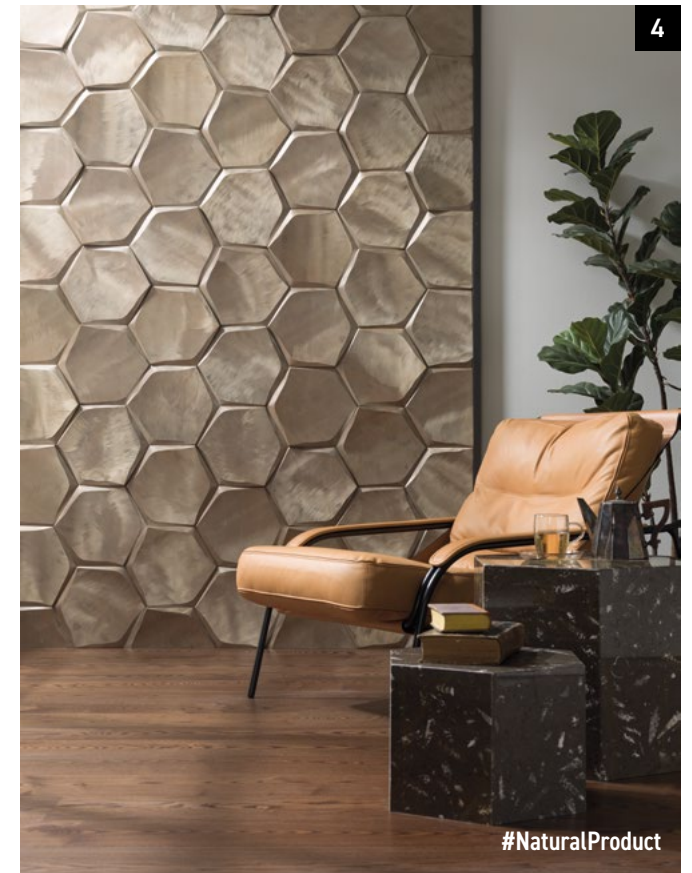

1 Wall: Natural Stone Onyx Green Pulido Tabla 2 cm.
Floor: LINKFLOOR Realm Iberia 58.8 cm x 9.8 cm x 0.55 cm.

2 Wall: Natural Stone Mosaic Essential Convex Silver Wood 30 cm x 30 cm x 0.8 cm.
Wall: Glass Mosaic Urban Line Nickel 30 cm x 10 cm x 0.8 cm.
Floor: Natural Stone Neve di Carrara Tabla 2 cm.

3 Wall: Mix Mosaic Mix Mosaic Minerva Art 31 cm x 30.2 cm x 1 cm.

4 Wall: Metal Mosaic Gravity Aluminium Dubai Gold 22.5 cm x 26 cm x 2/2.5 cm
Floor: Natural Wood Lutier 1L Coffee 18 cm x 220 x 1.4 cm.

5 Floor tiles Bottega Acero 59.6 cm x 59.6 cm. **Grout** Colorstuk Rapid Manhattan. **Floor tiles** Marbella Stone 59.6 cm x 59.6 cm. **Grout** Colorstuk Rapid Gris.