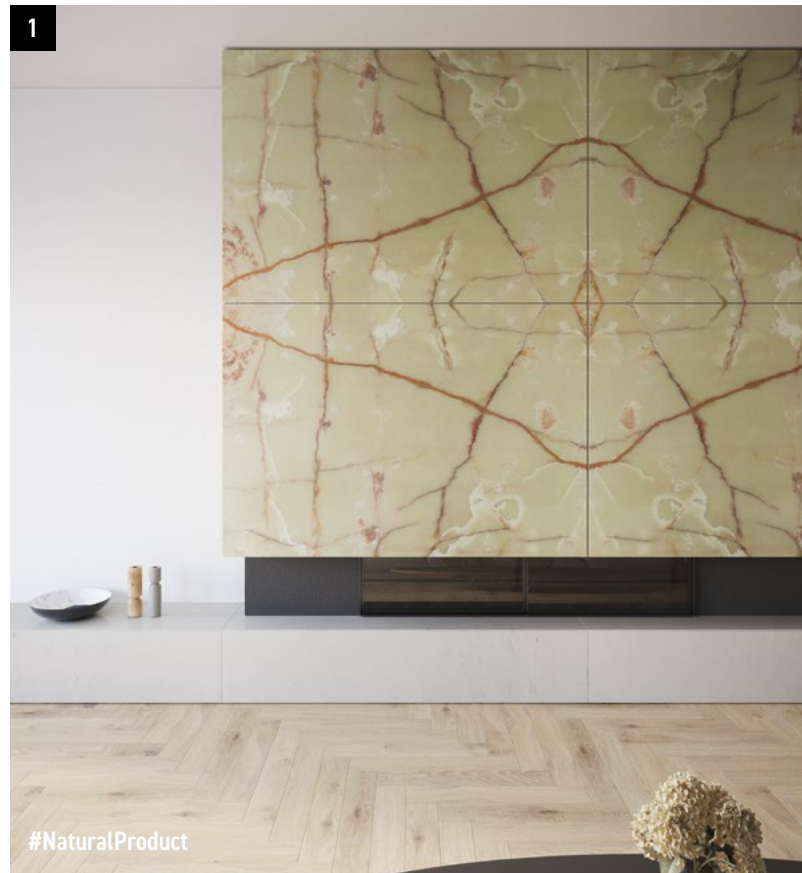

1 Wall: Natural Stone Onyx Green Pulido Tabla 2 cm.
Floor: LINKFLOOR Realm Iberia 58.8 cm x 9.8 cm x 0.55 cm.

2 Wall: Natural Stone Mosaic Essential Convex Silver Wood 30 cm x 30 cm x 0.8 cm.
Wall: Glass Mosaic Urban Line Nickel 30 cm x 10 cm x 0.8 cm.
Floor: Natural Stone Neve di Carrara Tabla 2 cm.

3 Wall: Mix Mosaic Mix Mosaic Minerva Art 31 cm x 30.2 cm x 1 cm.

4 Wall: Metal Mosaic Gravity Aluminium Dubai Gold 22.5 cm x 26 cm x 2/2.5 cm
Floor: Natural Wood Lutier 1L Coffee 18 cm x 220 x 1.4 cm.

5 Floor tiles Bottega Acero 59.6 cm x 59.6 cm. **Grout** Colorstuk Rapid Manhattan. **Floor tiles** Marbella Stone 59.6 cm x 59.6 cm. **Grout** Colorstuk Rapid Gris.