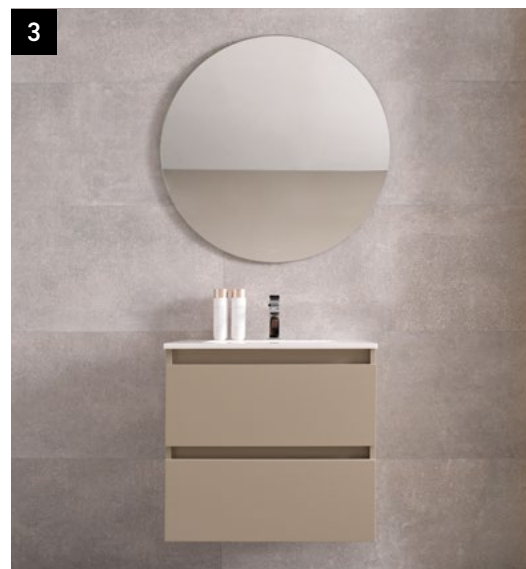

KRION SHƏLL®

1 Basin worktop Natural Rock Negro. **Bathroom furniture** Natural Nogal Origin. **Shelf** Natural Nogal Origin. **Mirror** Lite. **Single lever basin mixer** Square.

2 Basin worktop Natural Rock Blanco. **Bathroom furniture** Natural Roble Mediterráneo. **Mirror** Lite 40 cm x 70 cm. **Single lever basin mixer** Round Negro.

3 Basin worktop Spirit KRION® Brillo. **Bathroom furniture** Smart Beige. **Mirror** Pure D82. **Single lever basin mixer** Square.

4 Basin worktop Spirit KRION® Brillo. **Bathroom furniture** Wave Roble Niebla. **Mirror** Pure D82. **Single lever basin mixer** Square.

5 Basin worktop Spirit KRION® Brillo. **Bathroom furniture** One Vulcano Grey. **Mirror** One. **Single lever basin mixer** Square.

6 Basin worktop Spirit KRION® Brillo. **Frame unit** Spirit Negro. **Mirror** Lite. **Single lever basin mixer** Round Negro.

KRION®

PORCELANOSA BATHS

7 Basin worktop Modul KRION®. **Unit with shelf** Modul Negro / KRION®. **Single lever basin mixer** Lounge.

8 Basin Modul KRION®. **Basin work On Top** Modul KRION®. **High spout single lever basin mixer** Lounge.

9 Cloakroom basin Modul KRION®. **Single lever basin mixer** Urban.

10 Basin worktop Kole KRION®. **Bathroom furniture** Natural Roble Mediterráneo. **Single lever basin mixer** Square.

11 Wall: Natural Stone Mosaic Highlands Square Dark Grey 29 cm x 29 cm x 1.8 cm. **Basin Set** Column Dark Black Americano 41 cm x 79.5 cm x 193.2 cm. **Floor mounted basin mixer** Round.

12 Floor tiles Arctic White Classico BPT 30 cm x 60 cm x 1.5 cm. **Wall tiles** Arctic White Classico BPT 30 cm x 60 cm x 1.5 cm. **Grout** Colorstuk Rapid White. **Wall tiles** Gravity Aluminium Hexagon Rose Gold 31 cm x 31 cm x 0.3 cm. **Grout** Colorstuk Rapid White. **Bathroom furniture** Vintage S Persian White-Blanco Izq 100 cm x 42 cm x 91.5 cm. **Wall mounted basin mixer** Lounge Cobre. **Mirror** Vintage S Blanco 99 cm x 2 cm x 52 cm.