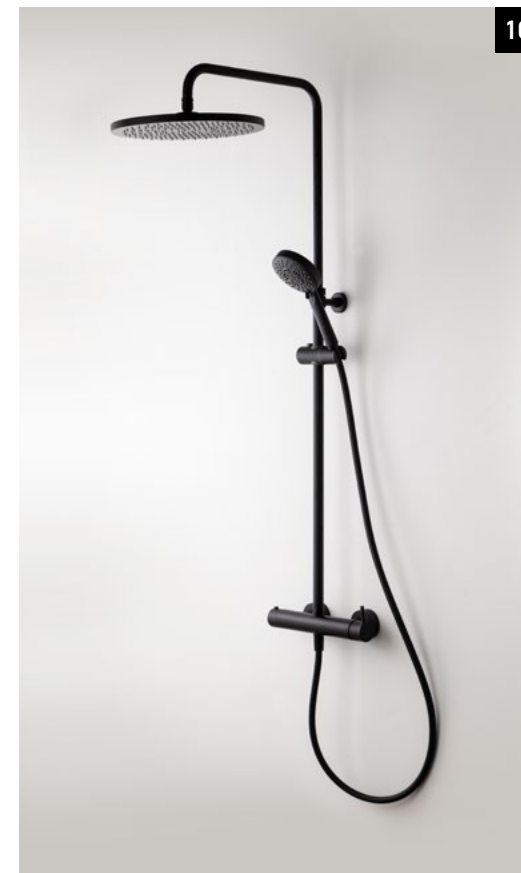

5 Shower column
Tina 112.2 cm.
Bath shower mixer /
thermostatic.
Colours Chrome.
Features Overhead shower /
Hand shower.

6 Shower column
Vitae.
Colours Chrome / White.
Features Overhead shower /
Hand shower.

7 Shower column
Tec Square 128 cm.
Mixer thermostatic.
Colours Chrome.
Features Overhead shower /
Hand shower.

8 Shower column
Tono 105.5 cm.
Mixer thermostatic.
Colours Chrome.
Features Overhead shower /
Hand shower.

9 Shower column
Round Inox.
Floor mounted shower column.

10 Shower column
Tec Round.
Colours Negro Mate.
Features Overhead shower /
Hand shower.