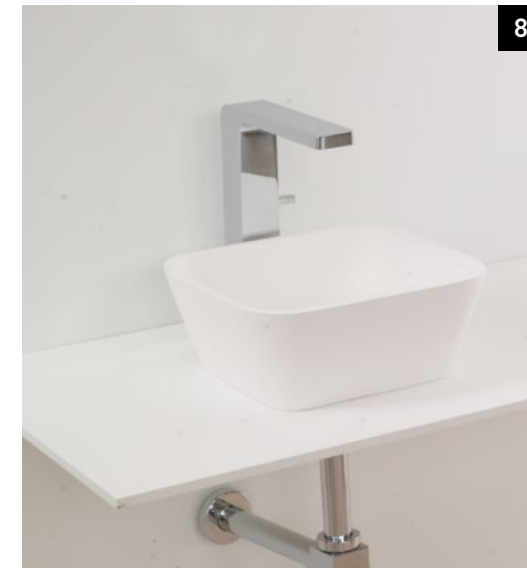

KRION SHƏLL®

1 Basin worktop Natural Rock Negro. **Bathroom furniture** Natural Nogal Origin. **Shelf** Natural Nogal Origin. **Mirror** Lite. **Single lever basin mixer** Square.

2 Basin worktop Natural Rock Blanco. **Bathroom furniture** Natural Roble Mediterráneo. **Mirror** Lite 40 cm x 70 cm. **Single lever basin mixer** Round Negro.

3 Basin worktop Spirit KRION® Brillo. **Bathroom furniture** Smart Beige. **Mirror** Pure D82. **Single lever basin mixer** Square.

4 Basin worktop Spirit KRION® Brillo. **Bathroom furniture** Wave Roble Niebla. **Mirror** Pure D82. **Single lever basin mixer** Square.

5 Basin worktop Spirit KRION® Brillo. **Bathroom furniture** One Vulcano Grey. **Mirror** One. **Single lever basin mixer** Square.

6 Basin worktop Spirit KRION® Brillo. **Frame unit** Spirit Negro. **Mirror** Lite. **Single lever basin mixer** Round Negro.

KRION®

PORCELANOSA BATHS

7 Basin worktop Modul KRION®. **Unit with shelf** Modul Negro / KRION®. **Single lever basin mixer** Lounge.

8 Basin Modul KRION®. **Basin work On Top** Modul KRION®. **High spout single lever basin mixer** Lounge.

9 Cloakroom basin Modul KRION®. **Single lever basin mixer** Urban.

10 Basin worktop Kole KRION®. **Bathroom furniture** Natural Roble Mediterráneo. **Single lever basin mixer** Square.

11 Wall: Natural Stone Mosaic Highlands Square Dark Grey 29 cm x 29 cm x 1.8 cm. **Basin Set** Column Dark Black Americano 41 cm x 79.5 cm x 193.2 cm. **Floor mounted basin mixer** Round.

12 Floor tiles Arctic White Classico BPT 30 cm x 60 cm x 1.5 cm. **Wall tiles** Arctic White Classico BPT 30 cm x 60 cm x 1.5 cm. **Grout** Colorstuk Rapid White. **Wall tiles** Gravity Aluminium Hexagon Rose Gold 31 cm x 31 cm x 0.3 cm. **Grout** Colorstuk Rapid White. **Bathroom furniture** Vintage S Persian White-Blanco Izq 100 cm x 42 cm x 91.5 cm. **Wall mounted basin mixer** Lounge Cobre. **Mirror** Vintage S Blanco 99 cm x 2 cm x 52 cm.