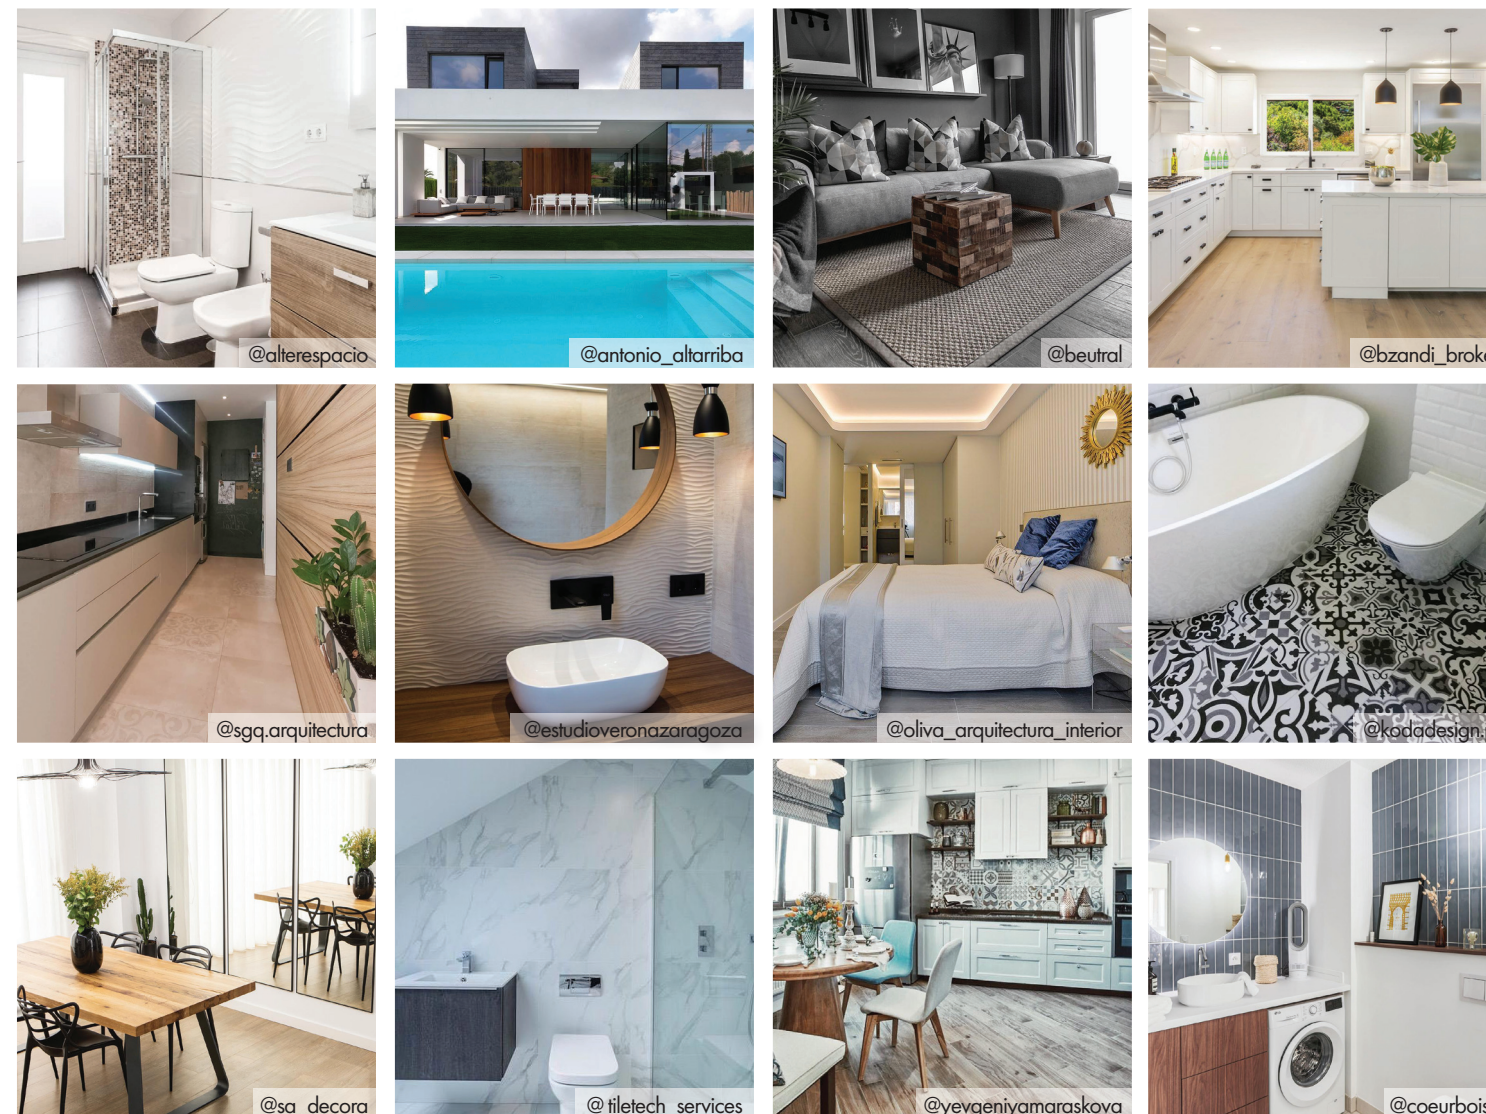

Ramsey (Corporate Headquarters)
600 Route 17 North
Ramsey, NJ 07446
Phone: 201.995.1310

NEW YORK

Brooklyn
33 35th Street, Ste. A-101
Brooklyn, NY 11232
Phone: 929.239.3260

Manhattan (Flagship Showroom)
202 Fifth Avenue
New York, NY 10010
(Intersection: Fifth Ave.,
Broadway, & E. 25th St.)
Phone: 646.751.1180

Westbury
775 Old Country Road
Westbury, NY 11590
Phone: 516.338.0097

PENNSYLVANIA

King Of Prussia
645 W. Dekalb Pike (US Rt. 202)
King Of Prussia, PA 19406
Phone: 484.751.0050

TEXAS

Austin
1000 E 50th St, Suite B
Austin, TX 78751
Phone: 214.931.9610

Dallas - Decorative Design Center
1617 Hi Line Drive, Suite 415
Dallas, TX 75207
Phone: 214.377.2327

Dallas (Showroom/Distribution Center)
11639 Emerald Street, Suite 100
Dallas, TX 75229
Phone: 469.310.2870

Houston
4006 Richmond Avenue
Houston, TX 77027
Phone: 281.605.2770

WASHINGTON

Seattle
88 Spring Street, # 120
Seattle, WA 98104
Phone: 206.673.8395

CANADA

Toronto
735 Caledonia Road
Toronto, ON M6B 4B3
Phone: 416.782.5394

Vaughan
8905 Highway 50, Unit 2
Vaughan, ON L4H 5A1

Montreal
6090 Ch.De La Cote-St-Luc
Montreal, QC H3X 2G8
Phone: 438.221.8705

For the showrooms hours of operations and up to date store information please visit:

www.porcelanosa-usa.com/us-locations

GET INSPIRED WITH
#PORCELANOSA

@porcelanosa

Visit our Instagram page to learn more about our products,
or to get inspired by our Project Portfolio!